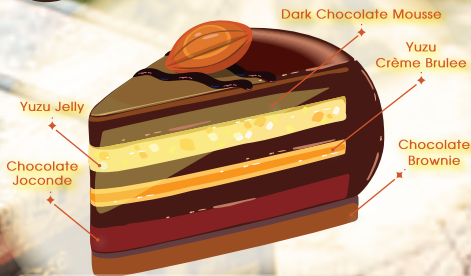

Explorer Series

探索系列

2 lb/磅 (7.1) HK$550

Yuzu & Chocolate Mousse Cake

柚子朱古力慕絲蛋糕

chocolate mousse, yuzu crème brulee, chocolate joconde, chocolate glazing, dark chocolate, chocolate brownie, yuzu jelly

D E PN W

2 lb/磅 (7.5) HK$550

Traveler

旅行家

Chocolate Layer Cake

朱古力蛋糕

chocolate joconde, milk chocolate, chocolate mousse, praline crunchy, chocolate ganache

D E PN W