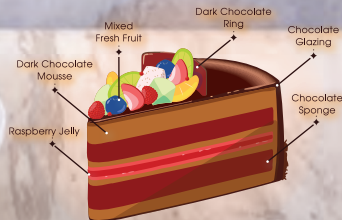

Frozen

魔雪奇緣

1 lb/磅 (6·) HK\$450

Frozen 魔雪奇緣

Blueberry and American Double Cheese Cake 藍莓雙重芝士蛋糕

vanilla sponge, blueberry cheese mousse, whipped cream
white chocolate, biscuit, american cheese cake, agar
coconut powder, marshmallow

D E W

Duffy and LinaBell

Duffy 與 LinaBell

1 lb/磅 (6-) HK\$450

Duffy & LinaBell
Duffy 與 LinaBell

Fresh Fruit Cream Cake
鮮忌廉雜果蛋糕

white sponge cake with cream filling
fresh fruit, chocolate and sugar paste

D E W

Mickey & Minnie

米奇與米妮

1 lb/磅 (6-) HK\$350
2 lb/磅 (7.5-) HK\$550

1 Mickey Style
米奇造型

2 Minnie Style
米妮造型

Fresh Fruit Cream Cake
鮮忌廉雜果蛋糕

white sponge cake with cream filling
fresh fruit and chocolate decoration
caramelized puffed rice