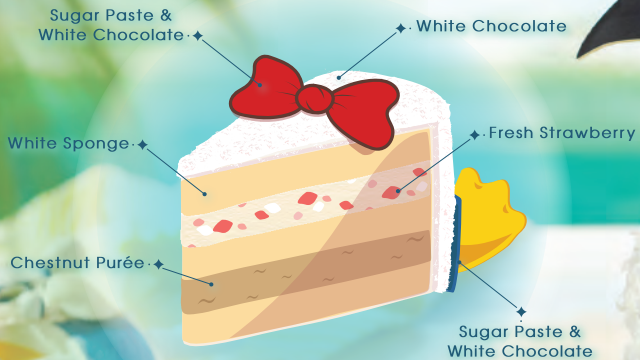

Party Cakes
派對蛋糕系列

Mickey Sorcerer Hat

米奇魔法帽子

1 lb/磅 (5.5) HK\$450

Mickey Sorcerer Hat
米奇魔法帽子

Dark Chocolate Mousse Cake with Mango Jelly
黑朱古力慕絲蛋糕配芒果啫喱

chocolate sponge, dark chocolate mousse, mango jelly
white chocolate, dark chocolate, dark chocolate paste

D E W

Chip & Dale

鋼牙奇奇與大鼻帝帝

1 lb/磅 (6) / HK\$450

Chip & Dale
鋼牙奇奇與大鼻帝帝

Chocolate Truffle Cake with Raspberry Jam
朱古力軟心蛋糕配紅桑子醬

chocolate sponge, chocolate truffle cream, raspberry jam
white chocolate, dark chocolate, sugar paste

D E W V

Donald Duck

唐老鴨

1 lb/磅 (5.0) HK\$450

Donald Duck
唐老鴨

Strawberry and Chestnut Cream Cake
士多啤梨栗子忌廉蛋糕

white sponge, whipped cream, fresh strawberry
chestnut purée, white chocolate, sugar paste

D E W