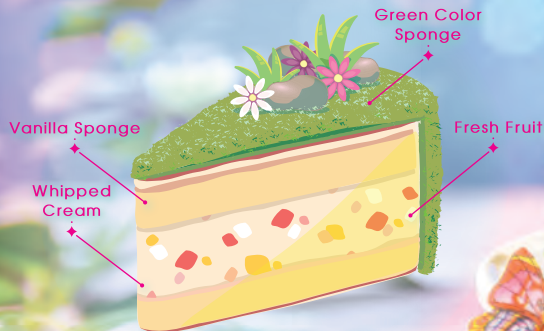

Duffy and LinaBell

Duffy 與 LinaBell

1 lb/磅 (6-) HK$450

Duffy & LinaBell
Duffy 與 LinaBell

Fresh Fruit Cream Cake
鮮忌廉雜果蛋糕

white sponge cake with cream filling
fresh fruit, chocolate and sugar paste

D E W