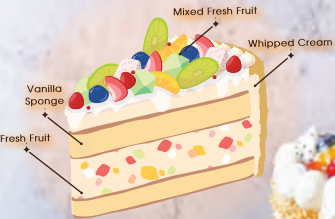

Mickey & Minnie

米奇與米妮

1 lb/磅 (6-) HK$350
2 lb/磅 (7.5-) HK$550

1 Mickey Style
米奇造型

2 Minnie Style
米妮造型

Fresh Fruit Cream Cake
鮮忌廉雜果蛋糕

white sponge cake with cream filling
fresh fruit and chocolate decoration
caramelized puffed rice

D E W

1 lb/磅 (6-) HK$350
2 lb/磅 (7.5-) HK$550

3 Mickey Style
米奇造型

4 Minnie Style
米妮造型

Raspberry Chocolate
Truffle Cake
紅桑子朱古力軟心蛋糕

chocolate sponge cake, chocolate
mousse, raspberry jelly, fresh fruit
chocolate decoration

D E W