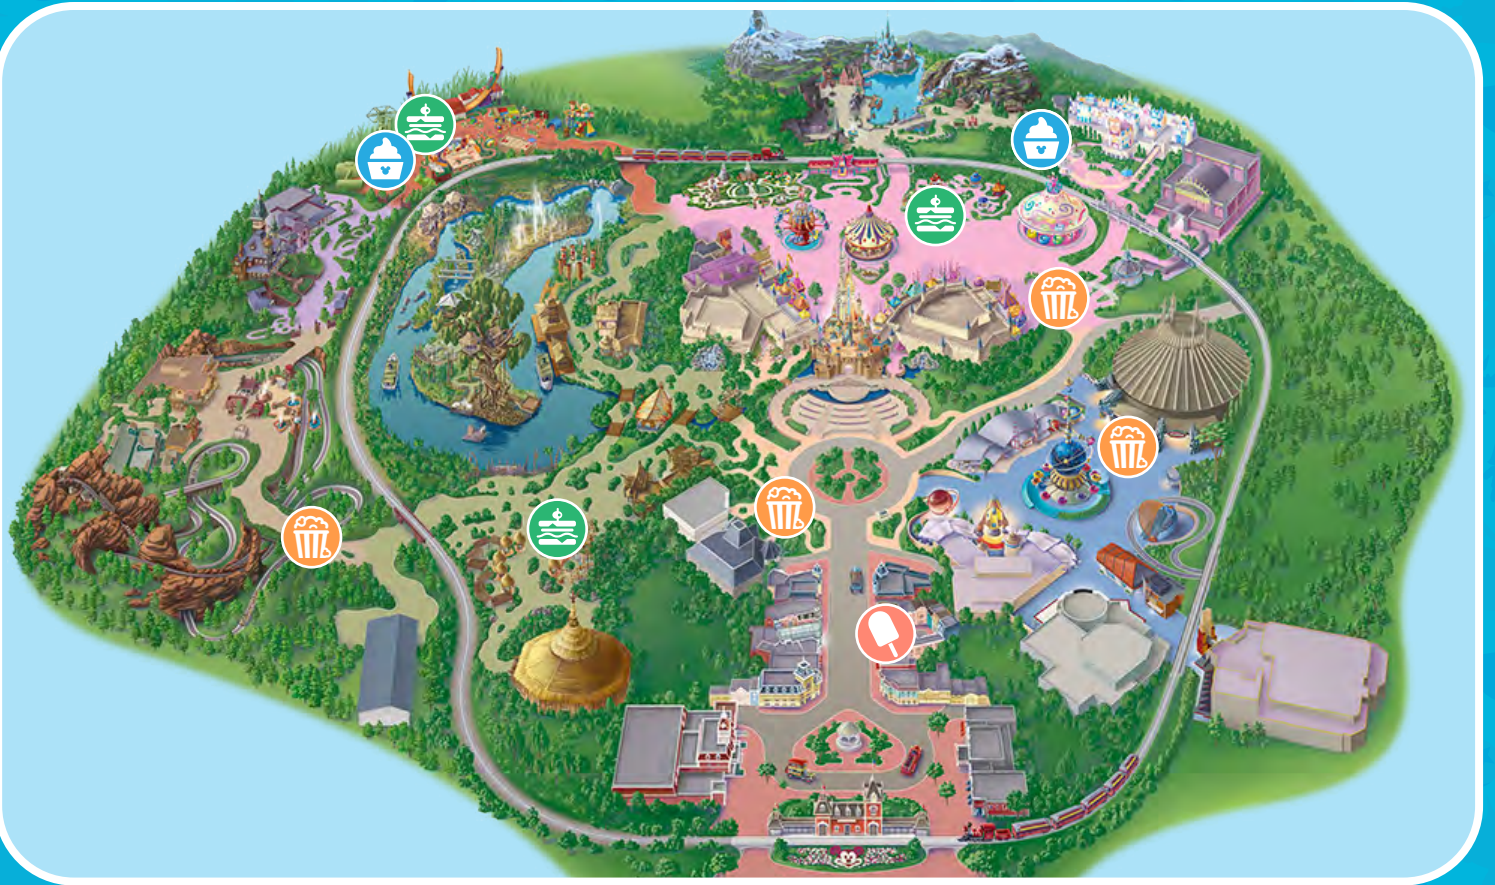

FROZEN TREAT

- Alien Ice Cream Bar \$50
- Mike Wazowski Ice Cream Bar \$50
- Mint Chocolate Flavored Soft Serve \$65

DESSERT

- Brioche Gelato Sandwich \$88
- Toy Story Sundaes Slush in Souvenir Cup \$120

REDEMPTION LOCATIONS

Popcorn

- Popcorn, Frozen Lollipops Cart at Main Street, U.S.A. (Inside-Out theme)
- Popcorn, Frozen Lollipops Cart at Tomorrowland
- Popcorn, Frozen Lollipops Cart at Fantasyland
- Grizzly Gulch Popcorn Cart

Lotso Waffle Sandwich & Slinky Pizza

Jessie's Snack Roundup

Up! Egg Puff

Karibuni Grill

Mei's Turning Red Corn Dog

Stadium Vending Cart at Fantasyland

Softserve & Ice Cream Bar

- Soft Serve available at Midtown Delights
- Ice cream bars are available at most of the Outdoor Vending Carts in the Park

Toy Story Sundae Slush in Souvenir Cup

Jessie's Snack Roundup

Brioche Gelato Sandwich

Small World Ice Cream

Reminders:

- Photos and menus are for reference only.
- Eligible Member may redeem the designated Pixar-themed food and beverage items included in the Pass on the Validity Date by presenting (i) his/her valid Magic Access Personalised Membership Card and (ii) a valid redemption ticket in printed copy or in electronic copy on his/her personal mobile device for scanning the QR code on the redemption ticket at the designated outdoor vending cart in the Park.
- The Pass may be used during the Validity Date printed on the Pass and during operating hours of designated Outdoor Vending Carts inside the Park.
- Souvenir redemption at the Magic Access Service Station or Starliner Diner is subject to availability and the operating hours of the respective redemption locations, and may change without prior notice.